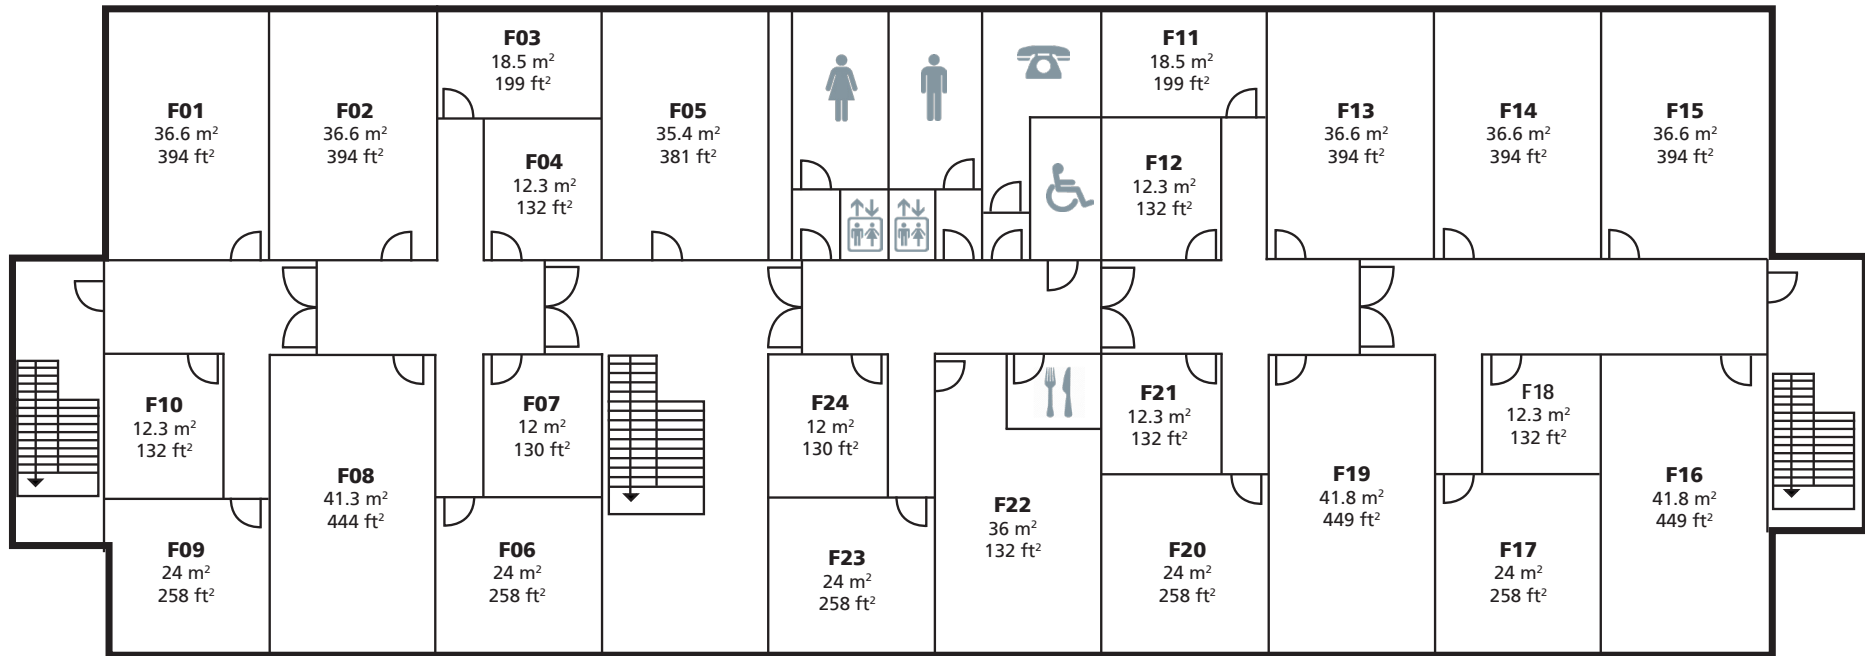

# FLOOR PLANS

GROUND FLOOR

The Nucleus, Brunel Way,  
Dartford, Kent, DA1 5GA  
T: 01322 312000  
E: nucleus@oxin.co.uk  
www.nucleus-dartford.co.uk

The Nucleus, Brunel Way,  
 Dartford, Kent, DA1 5GA  
 T: 01322 312000  
 E: nucleus@oxin.co.uk  
 www.nucleus-dartford.co.uk