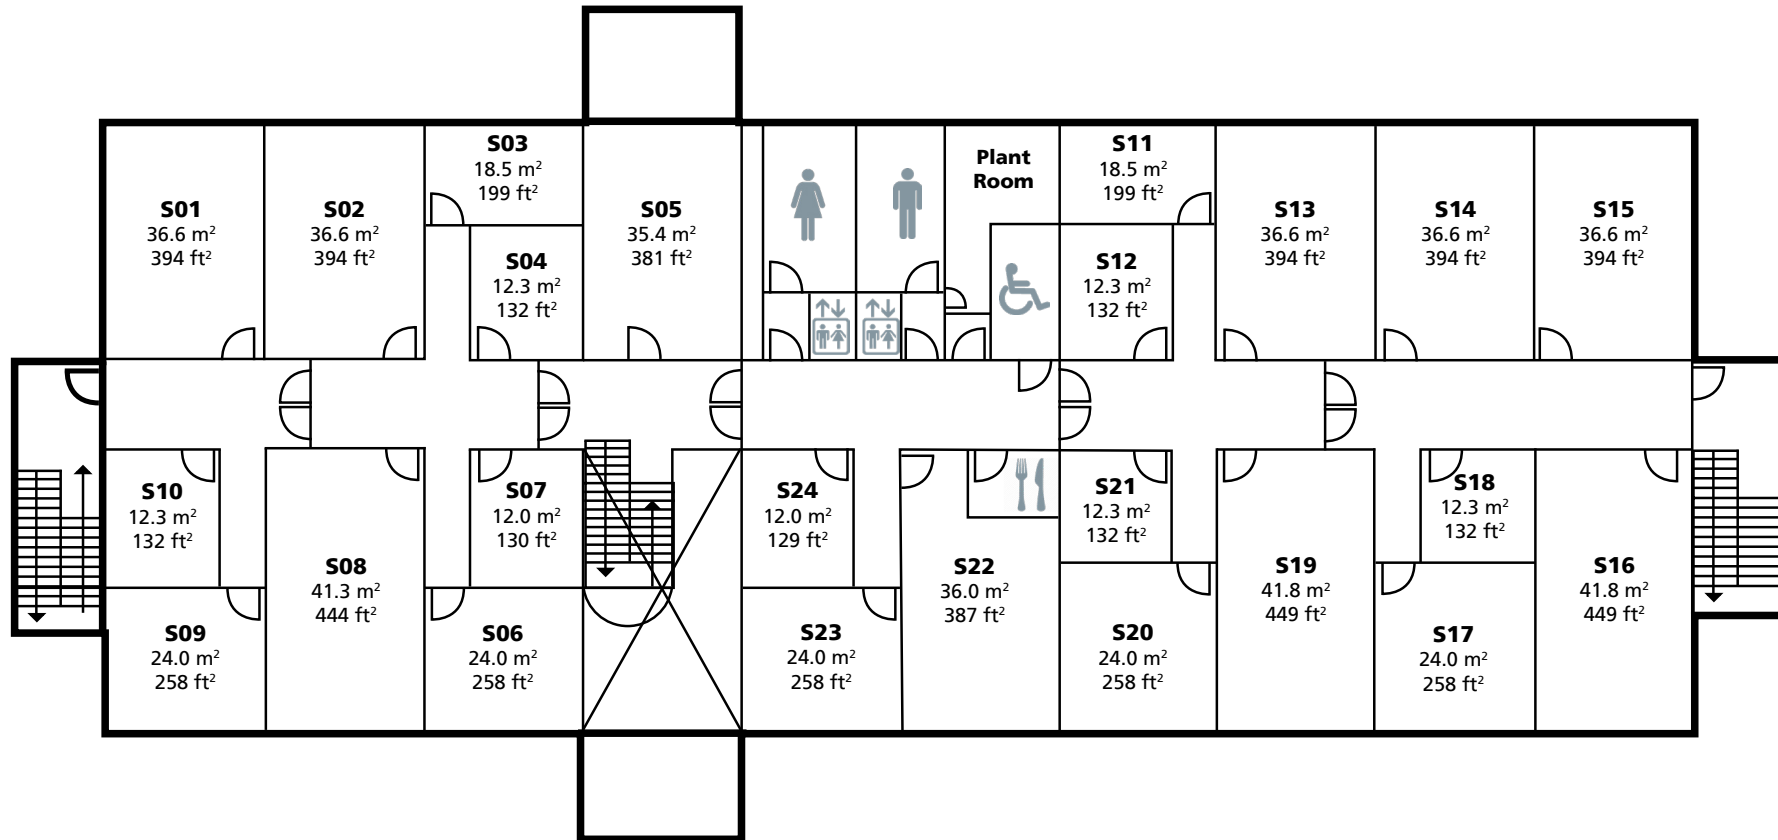

# FLOOR PLANS

GROUND FLOOR

The Nucleus, Brunel Way,  
Dartford, Kent, DA1 5GA  
T: 01322 312000  
E: nucleus@oxin.co.uk  
www.nucleus-dartford.co.uk

The Nucleus, Brunel Way,  
 Dartford, Kent, DA1 5GA  
 T: 01322 312000  
 E: nucleus@oxin.co.uk  
 www.nucleus-dartford.co.uk