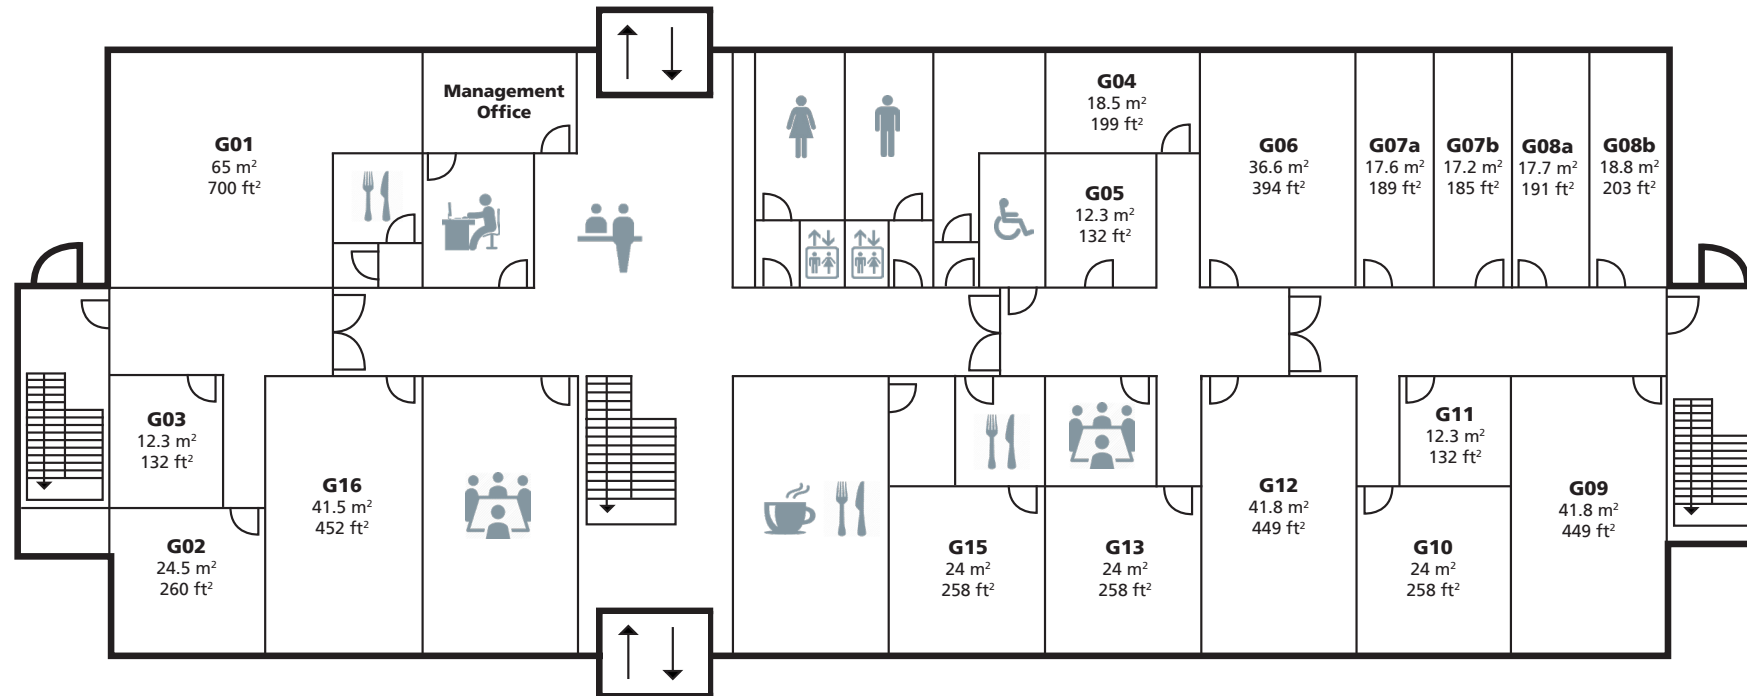

# FLOOR PLANS

GROUND FLOOR

The Nucleus, Brunel Way,  
Dartford, Kent, DA1 5GA  
T: 01322 312000  
E: nucleus@oxin.co.uk  
www.nucleus-dartford.co.uk

The Nucleus, Brunel Way,  
 Dartford, Kent, DA1 5GA  
 T: 01322 312000  
 E: nucleus@oxin.co.uk  
 www.nucleus-dartford.co.uk