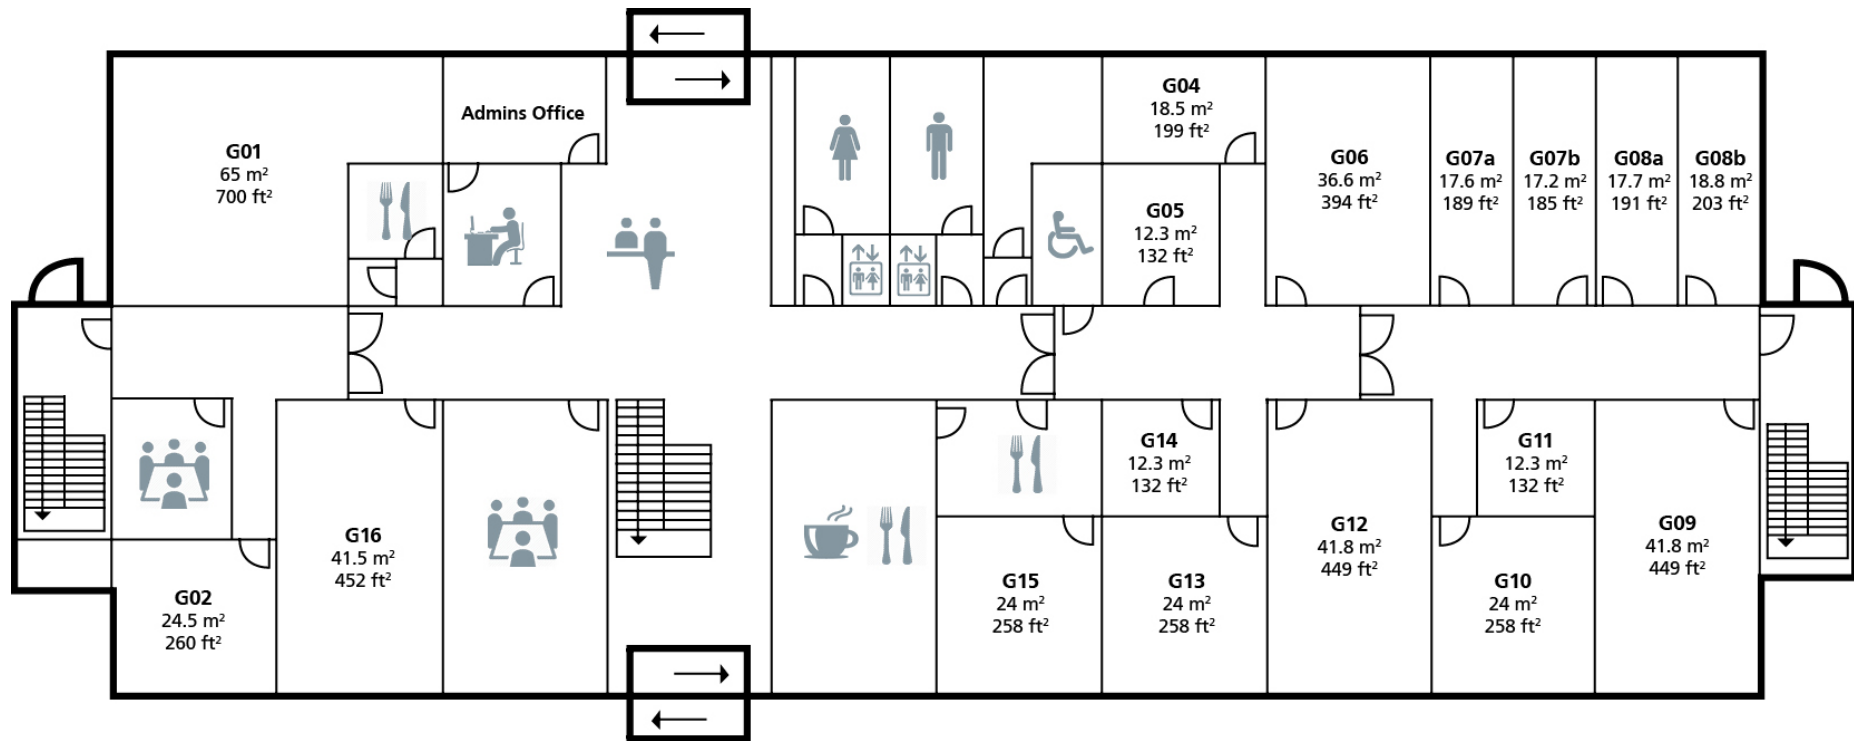

# FLOOR PLANS

GROUND FLOOR

The Nucleus, Brunel Way,  
Dartford, Kent, DA1 5GA  
t 01322 312000  
e nucleus@oxin.co.uk  
www.nucleus-dartford.co.uk

The Nucleus, Brunel Way,  
Dartford, Kent, DA1 5GA  
t 01322 312000  
e nucleus@oxin.co.uk  
www.nucleus-dartford.co.uk