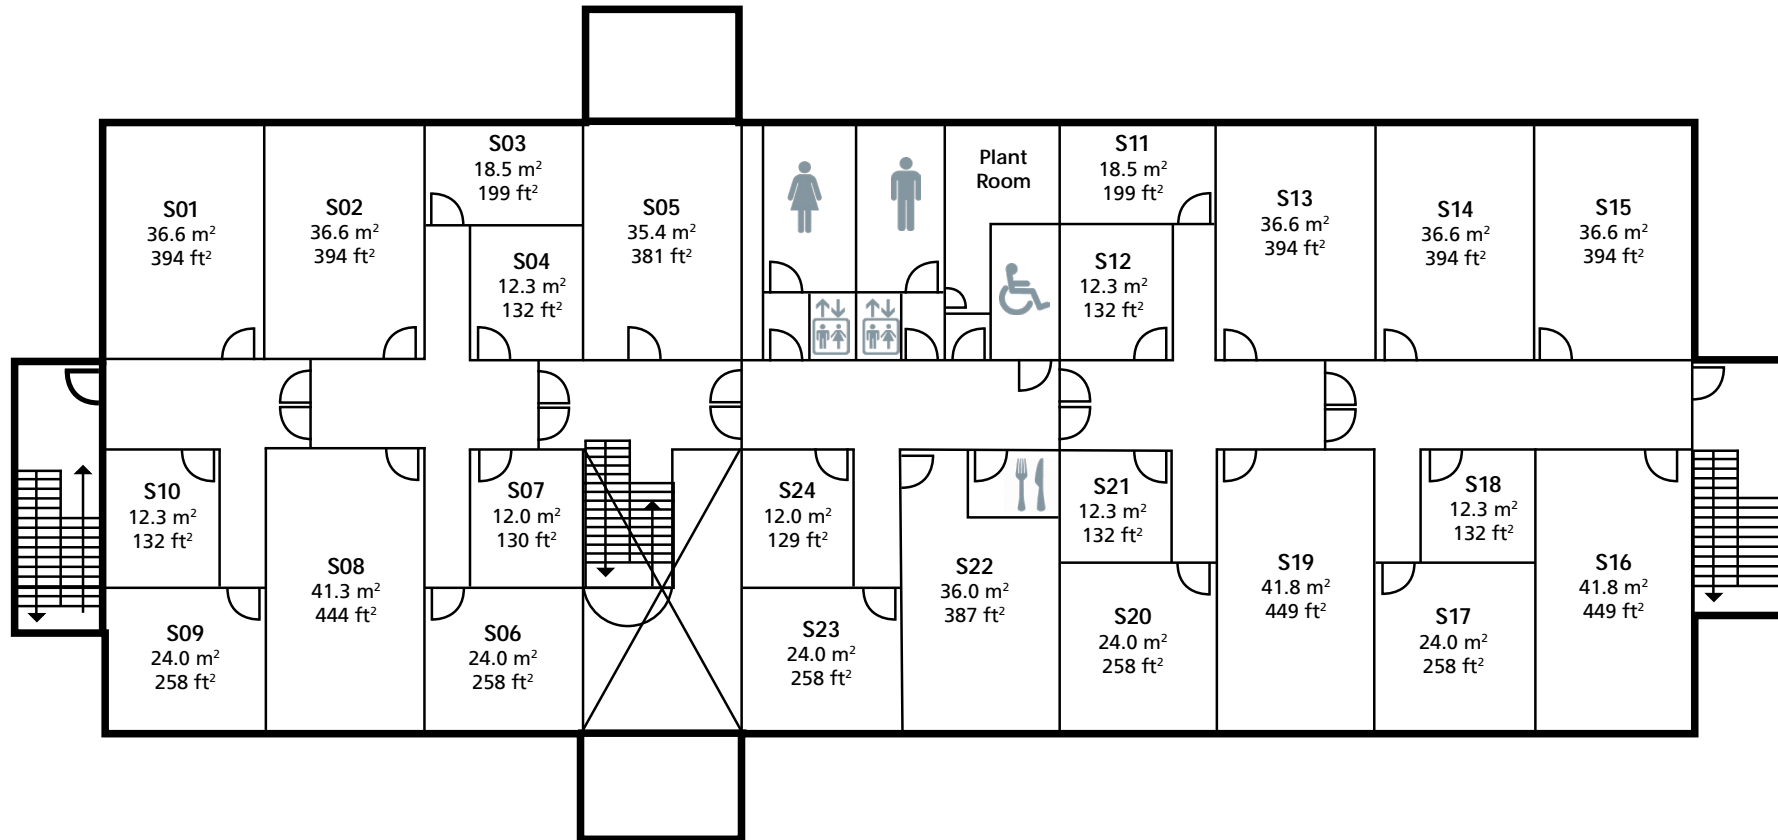

# FLOOR PLANS

GROUND FLOOR

The Nucleus, Brunel Way,  
Dartford, Kent, DA1 5GA  
t 01322 312000  
e nucleus@oxin.co.uk  
www.nucleus-dartford.co.uk

The Nucleus, Brunel Way,  
Dartford, Kent, DA1 5GA  
t 01322 312000  
e nucleus@oxin.co.uk  
www.nucleus-dartford.co.uk