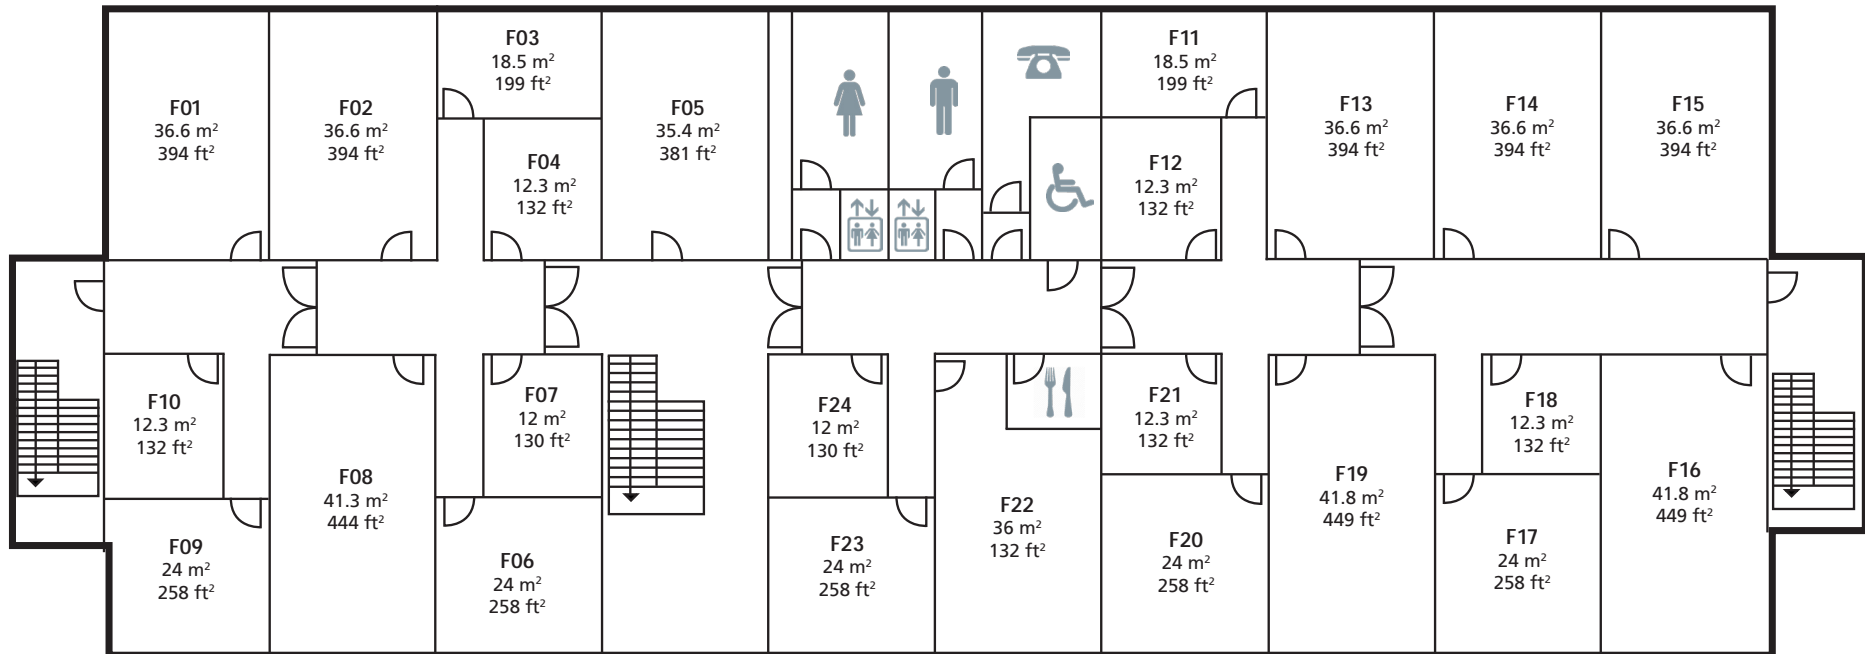

# FLOOR PLANS

GROUND FLOOR

The Nucleus, Brunel Way,  
Dartford, Kent, DA1 5GA  
t 01322 312000  
e nucleus@oxin.co.uk  
www.nucleus-dartford.co.uk

The Nucleus, Brunel Way,  
Dartford, Kent, DA1 5GA  
t 01322 312000  
e nucleus@oxin.co.uk  
www.nucleus-dartford.co.uk